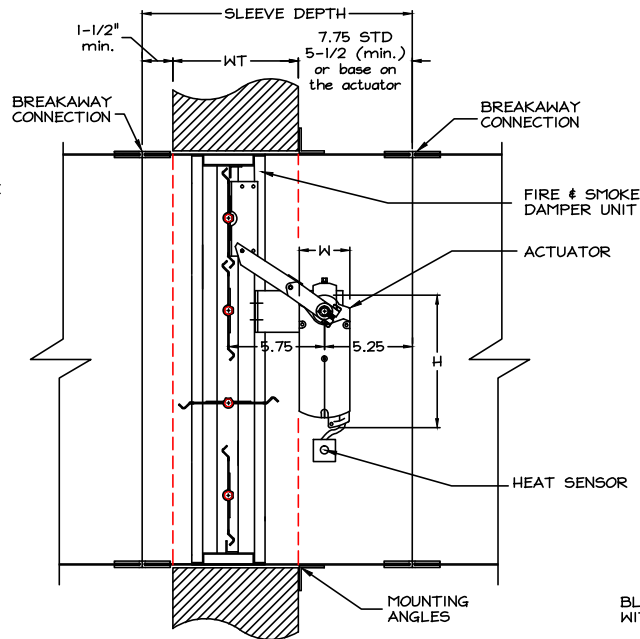

DOUBLE-SIDED
MTG. ANGLES
(EXTERNAL)

SINGLE-SIDED
MTG. ANGLES
(EXTERNAL)

SINGLE-SIDED
MTG. ANGLES
(INTERNAL)

ACTUATOR	W	H	C	D	E
Belimo FSNF-series	3.876	10.25	2	2.25	3.25
Siemens GGD. GND	4	11		3	3
Honeywell 4115, 8115, 4209, 8209	5.125	7.5	0.875	3.32	3.32
Honeywell 4120, 8120	4	10.69	1.5	3	3

DEPENDABLE PRODUCTS
SINCE 1955

708-652-9100 FAX-652-9158

1855 SOUTH 54TH AVENUE, CICERO, IL. 60650

ARCH/ENGR:

CUSTOMER:

REV.	DATE	BY	PROJECT:	TITLE:
			SLEEVE DEPTH INFORMATION	
			DATE: 12/1/15	DRAWN: JN CHKD: JN
				DRWG #: