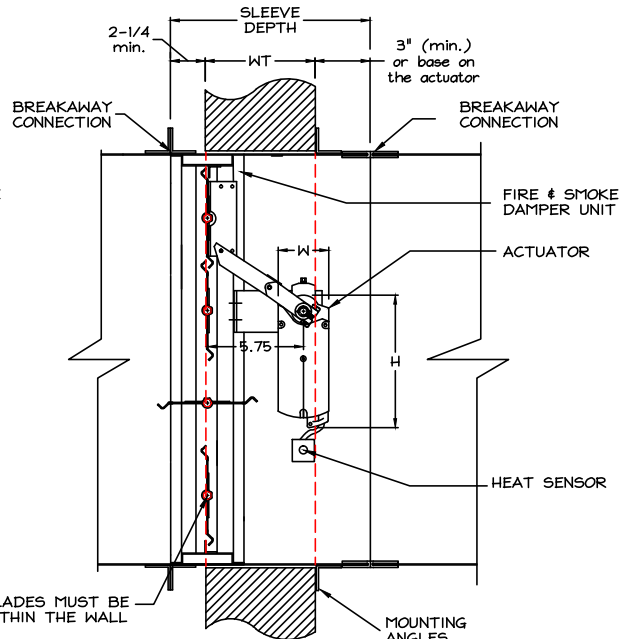

DOUBLE-SIDED
MTG. ANGLES
(EXTERNAL)

SINGLE-SIDED
MTG. ANGLES
(EXTERNAL)

SINGLE-SIDED
MTG. ANGLES
(INTERNAL)

ACTUATOR	W	H	C	D	E
Belimo FSNF-series	3.876	10.25	2	2.25	3.25
Siemens GGD. GND	4	11		3	3
Honeywell 4115, 8115, 4209, 8209	5.125	7.5	0.875	3.32	3.32
Honeywell 4120, 8120	4	10.69	1.5	3	3

DEPENDABLE PRODUCTS
SINCE 1955

708-652-9100 FAX-652-9158

1855 SOUTH 54TH AVENUE, CICERO, IL. 60650

ARCH/ENGR:

CUSTOMER:

REV.	DATE	BY	PROJECT:	TITLE:
			SLEEVE DEPTH INFORMATION	
			DATE: 12/1/15	DRAWN: JN CHKD: JN
				DRWG #: