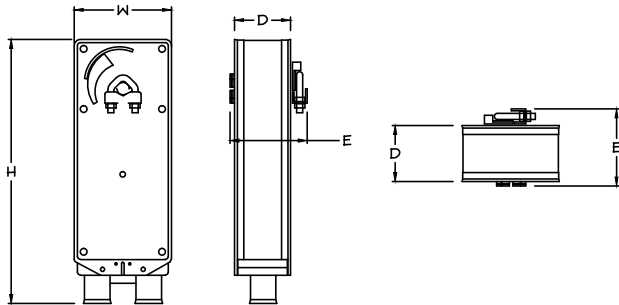

DOUBLE-SIDED
MTG. ANGLES
(EXTERNAL)

SINGLE-SIDED
MTG. ANGLES
(EXTERNAL)

SINGLE-SIDED
MTG. ANGLES
(INTERNAL)

ACTUATOR	W	H	C	D	E
Belimo FSNF-series	3.876	10.25	2	2.25	3.25
Siemens GGD. GND	4	11		3	3
Honeywell 4115, 8115, 4209, 8209	5.125	7.5	0.875	3.32	3.32
Honeywell 4120, 8120	4	10.69	1.5	3	3